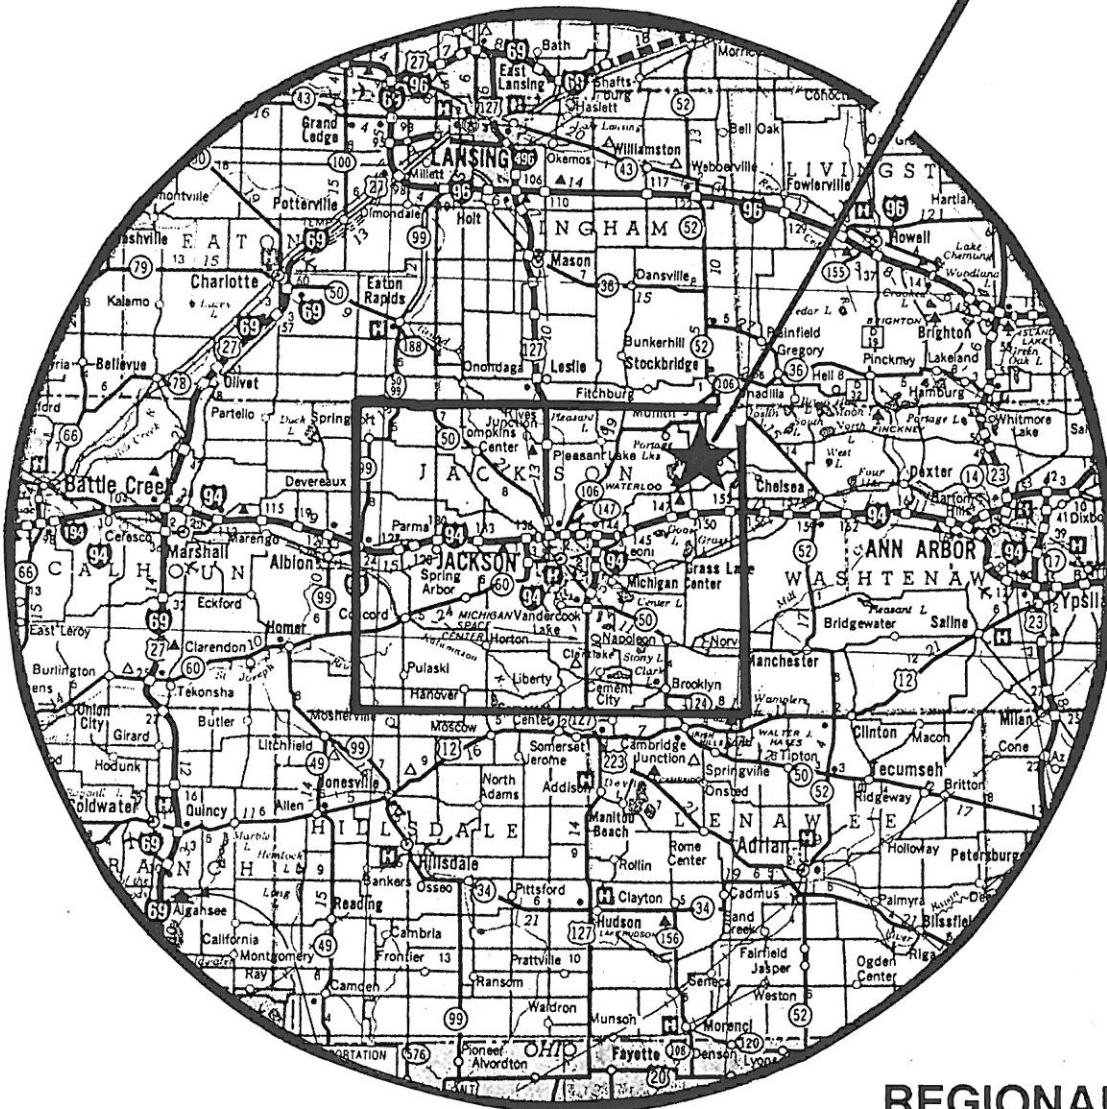

JACKSON COUNTY, MICHIGAN

WATERLOO TOWNSHIP in JACKSON COUNTY

Fig. D-6

REGIONAL LOCATION