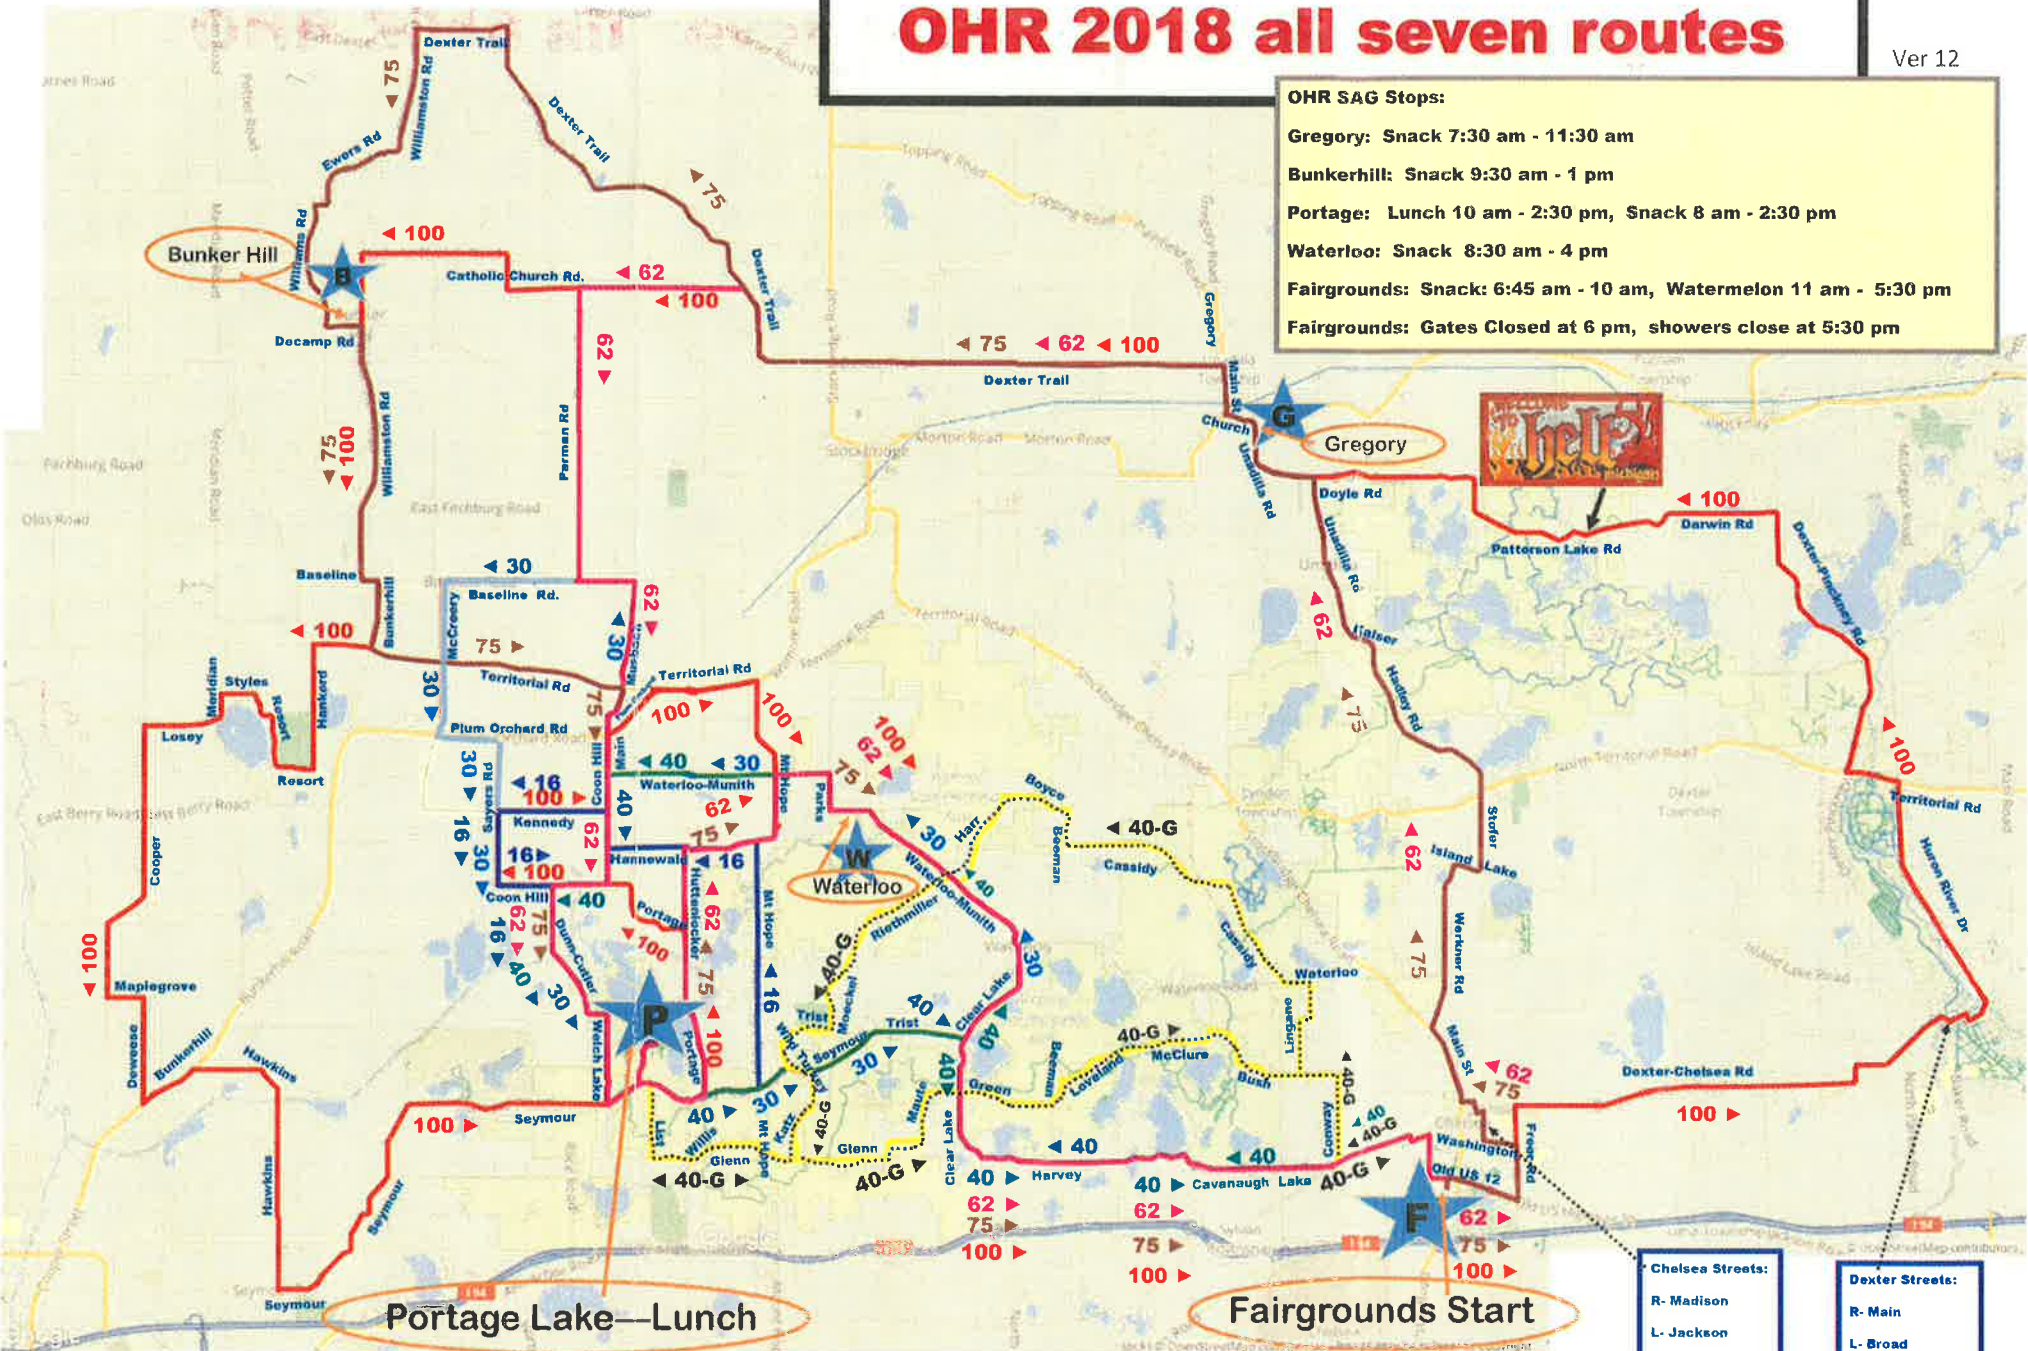

# OHR 2018 all seven routes

Ver 12

### OHR SAG Stops:

**Gregory:** Snack 7:30 am - 11:30 am

**Bunkerhill:** Snack 9:30 am - 1 pm

**Portage:** Lunch 10 am - 2:30 pm, Snack 8 am - 2:30 pm

**Waterloo:** Snack 8:30 am - 4 pm

**Fairgrounds:** Snack: 6:45 am - 10 am, Watermelon 11 am - 5:30 pm

**Fairgrounds:** Gates Closed at 6 pm, showers close at 5:30 pm

Portage Lake—Lunch

Fairgrounds Start

- Chelsea Streets:**
- R- Madison
  - L- Jackson
  - R- McKinley
  - L- Dowe

- Dexter Streets:**
- R- Main
  - L- Broad
  - R- Fourth
  - L- Central / Mast