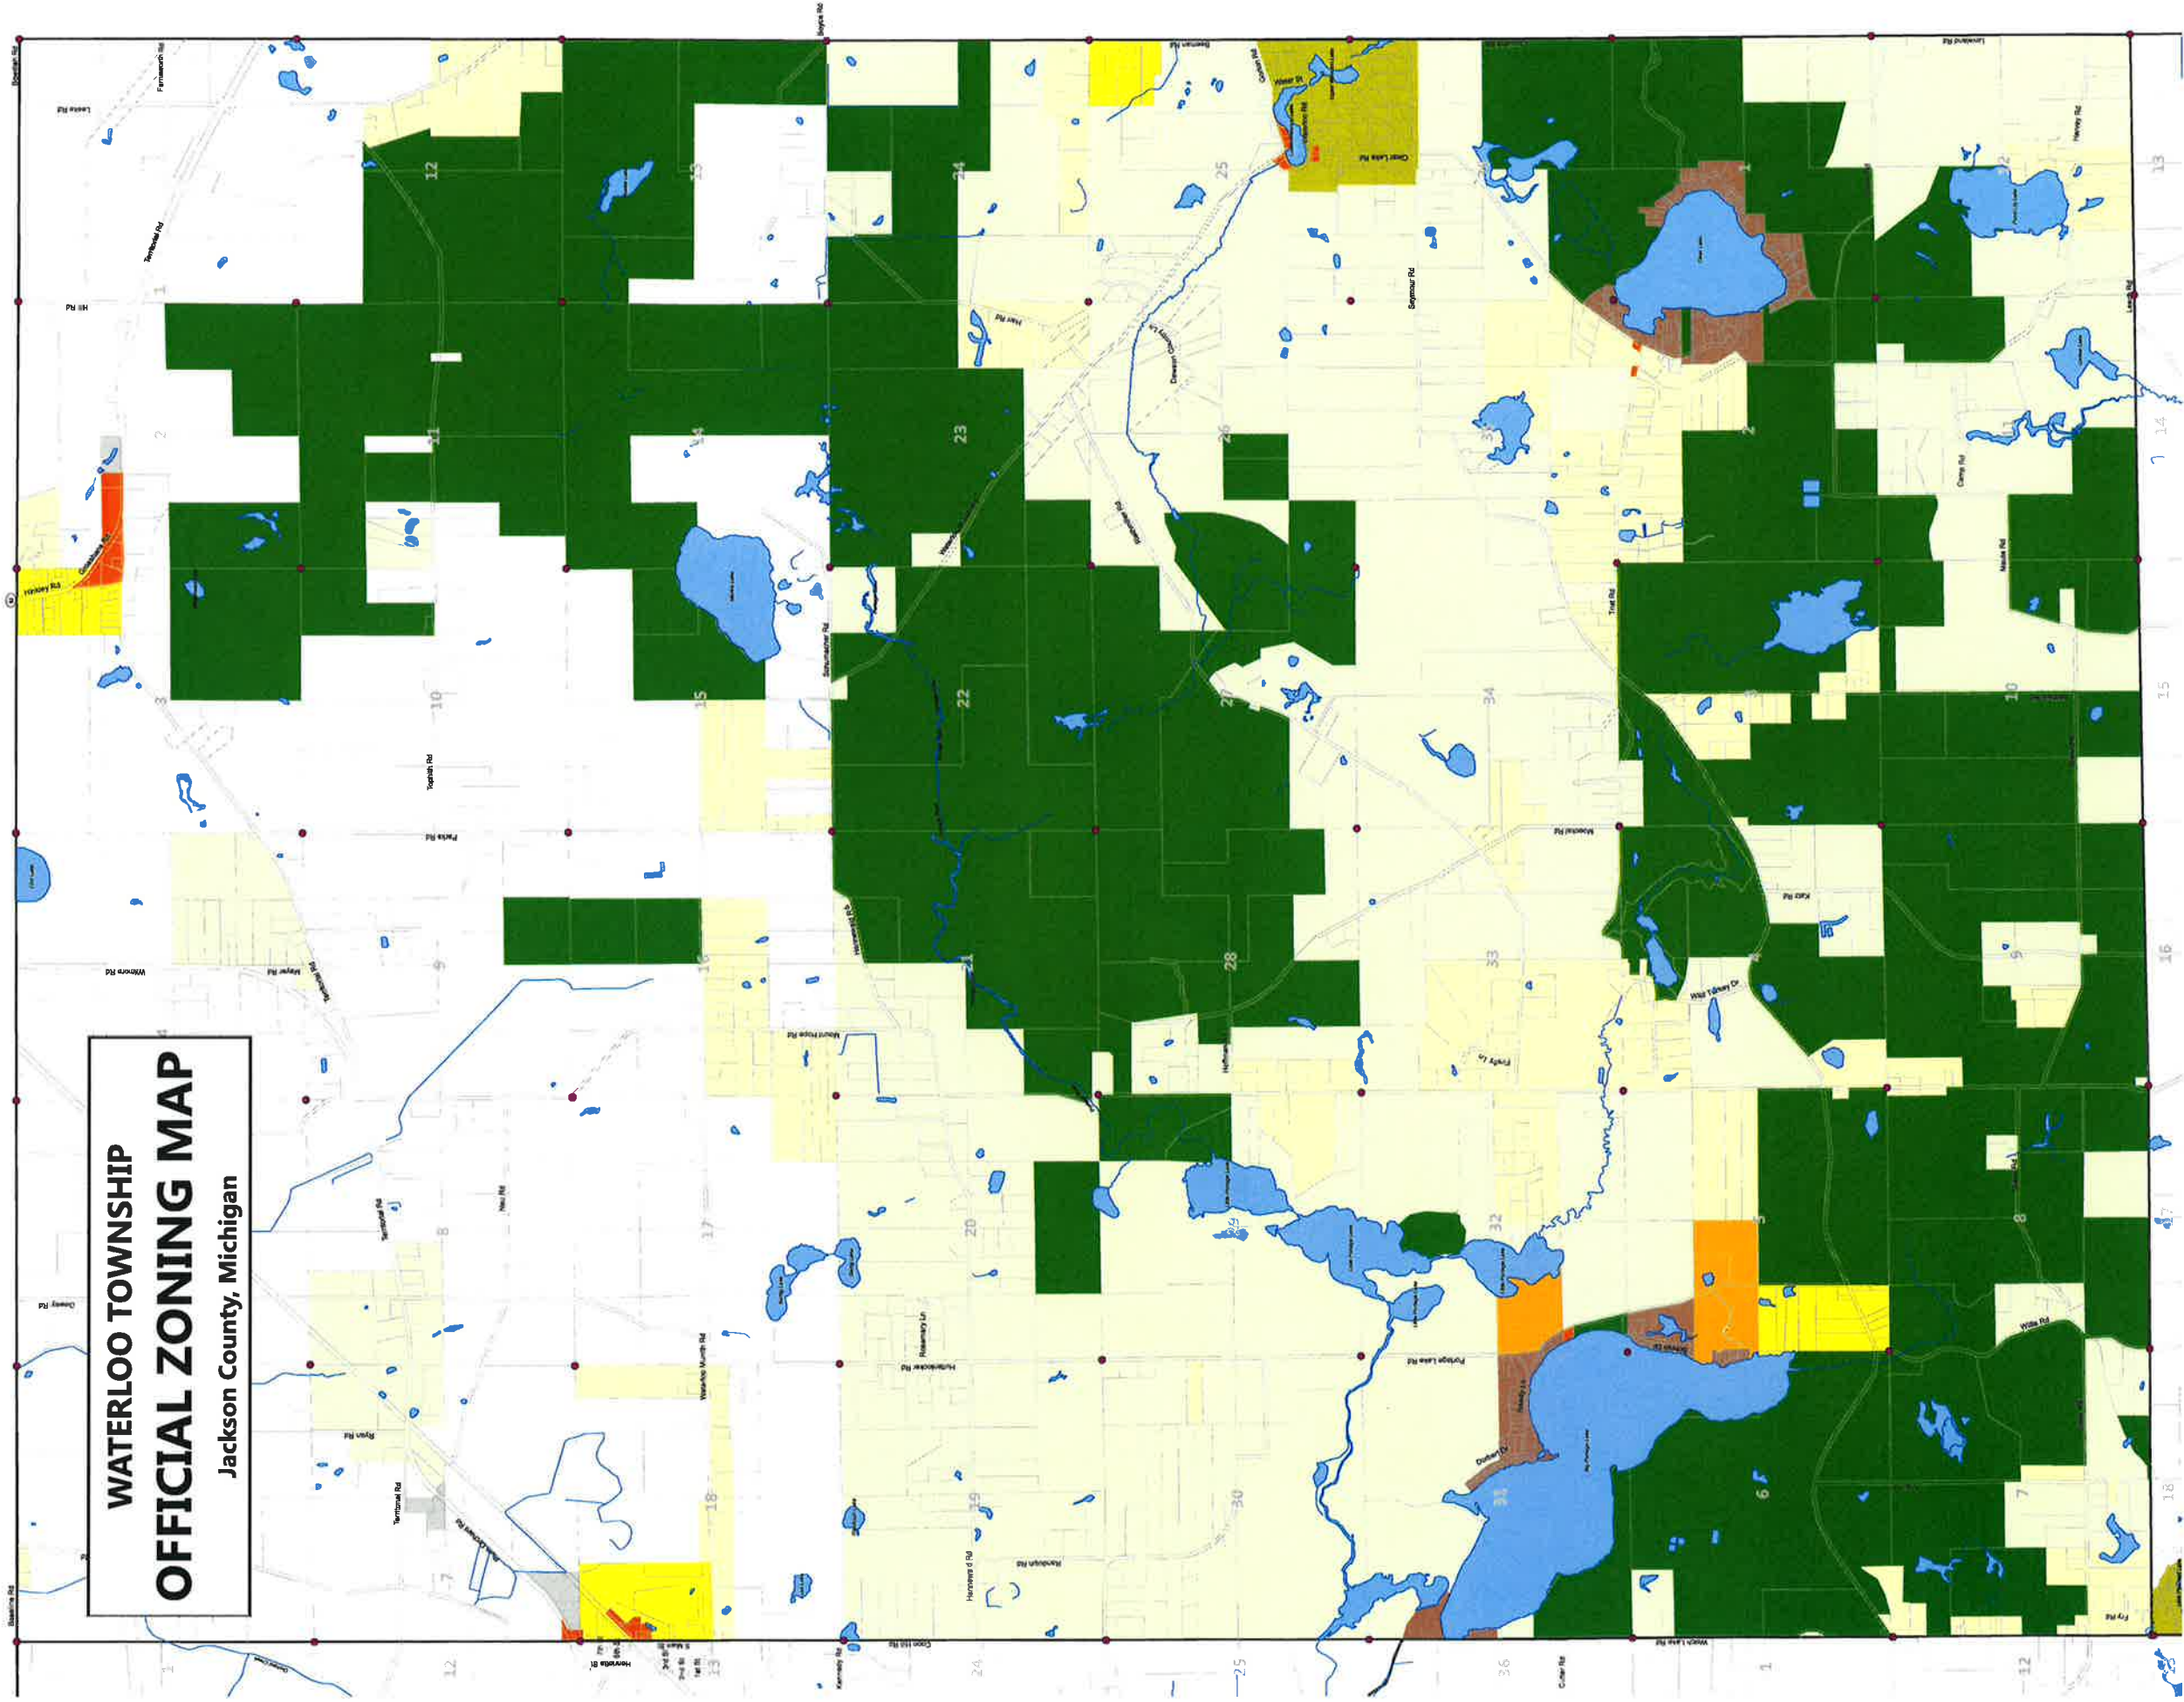

WATERLOO TOWNSHIP OFFICIAL ZONING MAP

Jackson County, Michigan

This is to certify that this is the Official Zoning Map referred to in the Zoning Ordinance of Waterloo Township, Jackson County, Michigan, as amended on 05/11/2018.

_____
Signature Supervisor Date
_____ Clerk 018

Legend

A-1	Primary Agricultural District
A-2	Secondary Agricultural District
RUR	Rural Non-Farm District
R-1	Low Density Residential District
R-2	Medium Density Residential District
R-3	High Density Residential District

M-4	Manufactured Housing Community District
C-1	Local Commercial District
C-2	General Commercial District
I-1	Light Industrial District

Amie Ledy
Clerk
5/18/2018